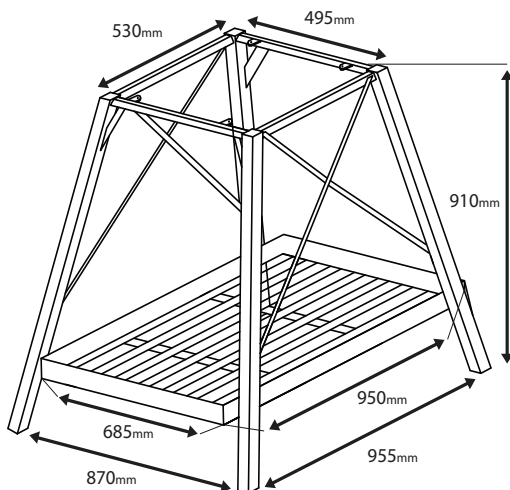

Oven Dimensions

Delivery Quote

Box Dimensions

External dimensions of oven

Length (front to back)	866mm
Width (left to right)	861mm
Oven height (excluding flue)	590mm
Weight	160kg

Internal dimensions of oven

Length (front to back)	735mm
Width (left to right)	600mm

Flue details

Flue height	600mm
Flue diameter	275mm

For delivery quote go online

jalandopizzaovens.com.au/quotation-on-delivery
or call on 0418 339 881 - 0438 783 533
Monday - Friday 8am to 6pm

Preassembled oven

(L) 1020mm x (W) 1150mm x (H) 835mm

Oven Diagram (Front)

Width	861mm
Height	590mm
Arch width	410mm
Arch height	223mm
Flue base width	320mm

Oven Diagram (Side)

Length	866mm
Height	590mm
Internal length	735mm
Flue base width	195mm
Front height	475mm

JO stand (equipped with oven)

Length	955mm
Width	870mm
Height	910mm
Top length	530mm
Top width	495mm
Tray	950mm x 685mm

Note: this stand is included in the oven price.