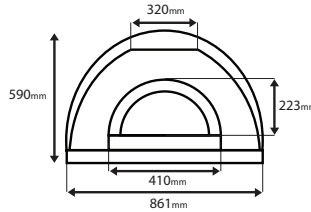

Oven Dimensions

Delivery Quote

Box Dimensions

External dimensions of oven

Length (front to back)	866mm
Width (left to right)	861mm
Oven height (excluding flue)	590mm
Weight	160kg

Internal dimensions of oven

Length (front to back)	735mm
Width (left to right)	600mm

Flue details

Flue height	600mm
Flue diameter	275mm

For delivery quote go online

jalandopizzaovens.com.au/quotation-on-delivery
or call on 0418 339 881 - 0438 783 533
Monday - Friday 8am to 6pm

Preassembled oven

(L) 1020mm x (W) 1150mm x (H) 835mm

Oven Diagram (Front)

Width	861mm
Height	590mm
Arch width	410mm
Arch height	223mm
Flue base width	320mm

Oven Diagram (Side)

Length	866mm
Height	590mm
Internal length	735mm
Flue base width	195mm
Front height	475mm

JO stand (equipped with oven)

Length	955mm
Width	870mm
Height	910mm
Top length	530mm
Top width	495mm
Tray	950mm x 685mm

Note: this stand is included in the oven price.