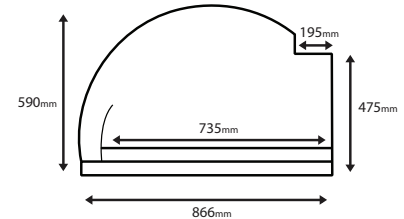

Oven Dimensions

Delivery Quote

Box Dimensions

External dimensions of oven

Length (front to back)	866mm
Width (left to right)	861mm
Oven height (excluding flue)	590mm
Weight	160kg

Internal dimensions of oven

Length (front to back)	735mm
Width (left to right)	600mm

Flue details

Flue height	600mm
Flue diameter	275mm

For delivery quote go online

jalandopizzaovens.com.au/quotation-on-delivery
or call on 0418 339 881 - 0438 783 533
Monday - Friday 8am to 6pm

Preassembled oven

(L) 1020mm x (W) 1150mm x (H) 835mm

Oven Diagram (Front)

Width	861mm
Height	590mm
Arch width	410mm
Arch height	223mm
Flue base width	320mm

Oven Diagram (Side)

Length	866mm
Height	590mm
Internal length	735mm
Flue base width	195mm
Front height	475mm

JO stand (equipped with oven)

Length	955mm
Width	870mm
Height	910mm
Top length	530mm
Top width	495mm
Tray	950mm x 685mm

Note: this stand is included in the oven price.