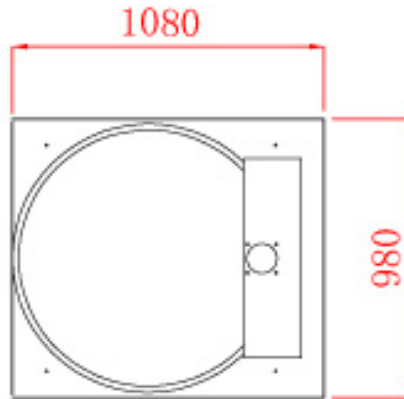

External dimensions of oven

Length (front to back)	980 mm
Width (left to right)	1080 mm
Oven height (including flue)	2227 mm
Weight	176.5 kg
Packaged oven weight	203 kg

For delivery quote go online

jalandopizzaovens.com.au/quotation-on-delivery
or call on 0418 339 881 - 0438 783 533
Monday - Friday 8am to 6pm

Packaging Size

Carton (L) 1000mm x (W) 1100mm x (H) 700mm
Wooden crate (L) 1080mm x (W) 1180mm x (H) 780mm

Internal dimensions of oven

(H) 770 mm x (D) 710 mm x (H) 370 mm
Hold 2 large pizza

JA SL stand (equipped with oven)

Size (H) 926 mm x (W) 980 mm x (L) 1080 mm

Note: this stand is included in the oven price.