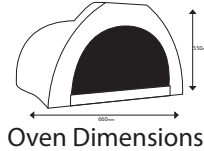

JA SL Gold Or Black (PREASSEMBLED)

 Oven Weight
176.5 Kg

Whats Included

- Metal/clay oven with stainless steel painted surface
- Flue with protection cap
- Steel slab base
- Steel sub floor / refractory cement
- 1 oven door
- 1 stainless steel stand with locking wheels
- Thermometer with temperature probe

External dimensions of oven

Length (front to back)	980 mm
Width (left to right)	1080 mm
Oven height (including flue)	2227 mm
Weight	176.5 kg
Packaged oven weight	203 kg

For delivery quote go online

jalandopizzaovens.com.au/quotation-on-delivery
or call on 0418 339 881 - 0438 783 533
Monday - Friday 8am to 6pm

Packaging Size

Carton (L) 1000mm x (W) 1100mm x (H) 700mm
Wooden crate (L) 1080mm x (W) 1180mm x (H) 780mm

Internal dimensions of oven

(H) 770 mm x (D) 710 mm x (H) 370 mm
Hold 2 large pizza

JA SL stand (equipped with oven)

Size (H) 926 mm x (W) 980 mm x (L) 1080 mm

Note: this stand is included in the oven price.