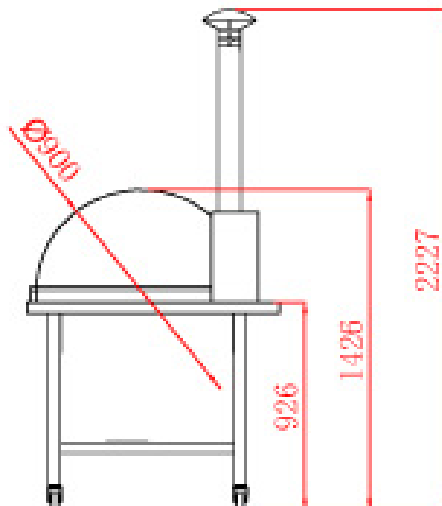

External dimensions of oven

Length (front to back)	980 mm
Width (left to right)	1080 mm
Oven height (including flue)	2227 mm
Weight	176.5 kg
Packaged oven weight	203 kg

For delivery quote go online

jalandopizzaovens.com.au/quotation-on-delivery
or call on 0418 339 881 - 0438 783 533
Monday - Friday 8am to 6pm

Packaging Size

Carton (L) 1000mm x (W) 1100mm x (H) 700mm
Wooden crate (L) 1080mm x (W) 1180mm x (H) 780mm

Internal dimensions of oven

(H) 770 mm x (D) 710 mm x (H) 370 mm
Hold 2 large pizza

JA SL stand (equipped with oven)

Size (H) 926 mm x (W) 980 mm x (L) 1080 mm

Note: this stand is included in the oven price.