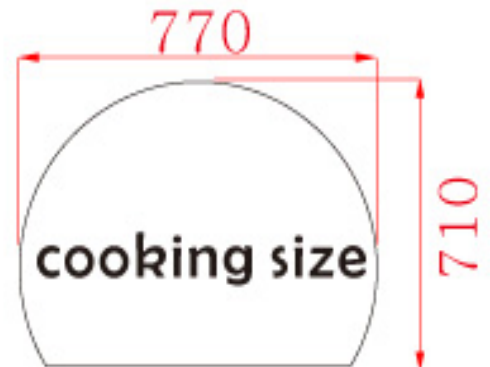

External dimensions of oven

Length (front to back)	980 mm
Width (left to right)	1080 mm
Oven height (including flue)	2227 mm
Weight	176.5 kg
Packaged oven weight	203 kg

For delivery quote go online

jalandopizzaovens.com.au/quotation-on-delivery
or call on 0418 339 881 - 0438 783 533
Monday - Friday 8am to 6pm

Packaging Size

Carton (L) 1000mm x (W) 1100mm x (H) 700mm
Wooden crate (L) 1080mm x (W) 1180mm x (H) 780mm

Internal dimensions of oven

(H) 770 mm x (D) 710 mm x (H) 370 mm
Hold 2 large pizza

JA SL stand (equipped with oven)

Size (H) 926 mm x (W) 980 mm x (L) 1080 mm

Note: this stand is included in the oven price.