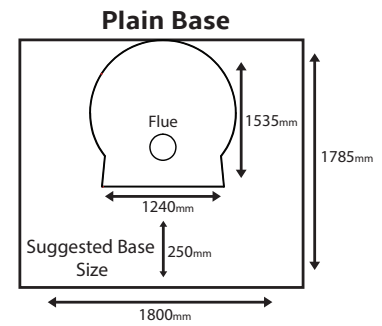

Oven Dimensions

Flue Details

Flue Height 1000mm
 Flue Diameter Flue 275mm
 Diameter Cap 150mm

External Dimensions

Width (left to right) 1240mm
 Length (front to back) 1535mm
 Front Height 760mm
 Outer Arch Width 650mm
 Outer Arch Height 355mm
 Flue Base Width 470mm

Internal Dimensions

Width (left to right) 950mm
 Length (front to back) 1370mm
 Dome Height 700mm
 Inner Arch Width 600mm
 Inner Arch Height 300mm

Box Dimensions

Preassembled oven
 1550mmL x 1650mmW x 1080mmH
 Weight 830kg
DIY kit
 1110mmL x 1170mmW x 1025mmH
 Weight 420kg

**All measurements may vary slightly.

Suggested base sizes (plain base)

Length (including prep area) 1785mm
 Front prep area 250mm
 Width (suggested minimum) 1600mm
 Width (with side prep area) 1800mm

Wood box (suggested)
 600mm x 60mm x 800mm deep
 Height (bench height)
 905mm to 950mm

Suggested base sizes (corner base)

Sides (absolute minimum) 1900mm
 Sides (good) 1950mm
 Sides (recommended) 2000mm
 Width of wall 1000mm
 Front prep area (widest point) 250mm

Wood box (suggested) 600mm x 60mm x 800mm deep
 Height (bench height) 850mm to 950mm
 Distance from back corner to front of oven floor