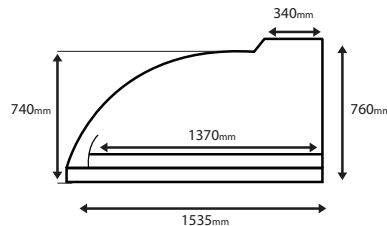

Oven Dimensions

Flue Details

Flue Height 1000mm
 Flue Diameter Flue 275mm
 Diameter Cap 150mm

External Dimensions

Width (left to right) 1240mm
 Length (front to back) 1535mm
 Front Height 760mm
 Outer Arch Width 650mm
 Outer Arch Height 355mm
 Flue Base Width 470mm

Internal Dimensions

Width (left to right) 950mm
 Length (front to back) 1370mm
 Dome Height 700mm
 Inner Arch Width 600mm
 Inner Arch Height 300mm

Box Dimensions

Preassembled oven
 1550mmL x 1650mmW x 1080mmH
 Weight 830kg
DIY kit
 1110mmL x 1170mmW x 1025mmH
 Weight 420kg

**All measurements may vary slightly.

Suggested base sizes (plain base)

Length (including prep area) 1785mm
 Front prep area 250mm
 Width (suggested minimum) 1600mm
 Width (with side prep area) 1800mm

Wood box (suggested)
 600mm x 60mm x 800mm deep
 Height (bench height)
 905mm to 950mm

Suggested base sizes (corner base)

Sides (absolute minimum) 1900mm
 Sides (good) 1950mm
 Sides (recommended) 2000mm
 Width of wall 1000mm
 Front prep area (widest point) 250mm

Wood box (suggested) 600mm x 60mm x 800mm deep
 Height (bench height) 850mm to 950mm
 Distance from back corner to front of oven floor