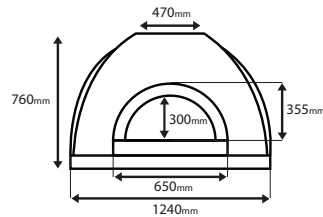

Oven Dimensions

Flue Details

Flue Height 1000mm
 Flue Diameter Flue 275mm
 Diameter Cap 150mm

External Dimensions

Width (left to right) 1240mm
 Length (front to back) 1535mm
 Front Height 760mm
 Outer Arch Width 650mm
 Outer Arch Height 355mm
 Flue Base Width 470mm

Internal Dimensions

Width (left to right) 950mm
 Length (front to back) 1370mm
 Dome Height 700mm
 Inner Arch Width 600mm
 Inner Arch Height 300mm

Box Dimensions

Preassembled oven
 1550mmL x 1650mmW x 1080mmH
 Weight 830kg
DIY kit
 1110mmL x 1170mmW x 1025mmH
 Weight 420kg

**All measurements may vary slightly.

Suggested base sizes (plain base)

Length (including prep area) 1785mm
 Front prep area 250mm
 Width (suggested minimum) 1600mm
 Width (with side prep area) 1800mm

Wood box (suggested)
 600mm x 60mm x 800mm deep
 Height (bench height)
 905mm to 950mm

Suggested base sizes (corner base)

Sides (absolute minimum) 1900mm
 Sides (good) 1950mm
 Sides (recommended) 2000mm
 Width of wall 1000mm
 Front prep area (widest point) 250mm

Wood box (suggested) 600mm x 60mm x 800mm deep
 Height (bench height) 850mm to 950mm
 Distance from back corner to front of oven floor