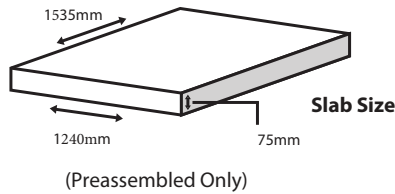

Oven Dimensions

Flue Details

Flue Height 1000mm
 Flue Diameter Flue 275mm
 Diameter Cap 150mm

External Dimensions

Width (left to right) 1240mm
 Length (front to back) 1535mm
 Front Height 760mm
 Outer Arch Width 650mm
 Outer Arch Height 355mm
 Flue Base Width 470mm

Internal Dimensions

Width (left to right) 950mm
 Length (front to back) 1370mm
 Dome Height 700mm
 Inner Arch Width 600mm
 Inner Arch Height 300mm

Box Dimensions

Preassembled oven
 1550mmL x 1650mmW x 1080mmH
 Weight 830kg
DIY kit
 1110mmL x 1170mmW x 1025mmH
 Weight 420kg

**All measurements may vary slightly.

Suggested base sizes (plain base)

Length (including prep area) 1785mm
 Front prep area 250mm
 Width (suggested minimum) 1600mm
 Width (with side prep area) 1800mm

Wood box (suggested)
 600mm x 60mm x 800mm deep
 Height (bench height)
 905mm to 950mm

Suggested base sizes (corner base)

Sides (absolute minimum) 1900mm
 Sides (good) 1950mm
 Sides (recommended) 2000mm
 Width of wall 1000mm
 Front prep area (widest point) 250mm

Wood box (suggested) 600mm x 60mm x 800mm deep
 Height (bench height) 850mm to 950mm
 Distance from back corner to front of oven floor