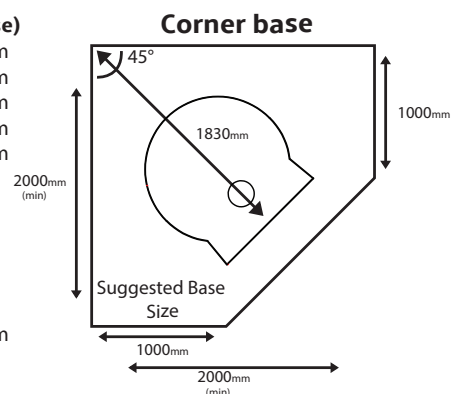

Oven Dimensions

Flue Details

Flue Height 1000mm
 Flue Diameter Flue 275mm
 Diameter Cap 150mm

External Dimensions

Width (left to right) 1240mm
 Length (front to back) 1535mm
 Front Height 760mm
 Outer Arch Width 650mm
 Outer Arch Height 355mm
 Flue Base Width 470mm

Internal Dimensions

Width (left to right) 950mm
 Length (front to back) 1370mm
 Dome Height 700mm
 Inner Arch Width 600mm
 Inner Arch Height 300mm

Box Dimensions

Preassembled oven
 1550mmL x 1650mmW x 1080mmH
 Weight 830kg
DIY kit
 1110mmL x 1170mmW x 1025mmH
 Weight 420kg

**All measurements may vary slightly.

Suggested base sizes (plain base)

Length (including prep area) 1785mm
 Front prep area 250mm
 Width (suggested minimum) 1600mm
 Width (with side prep area) 1800mm

Wood box (suggested)
 600mm x 60mm x 800mm deep
 Height (bench height)
 905mm to 950mm

Suggested base sizes (corner base)

Sides (absolute minimum) 1900mm
 Sides (good) 1950mm
 Sides (recommended) 2000mm
 Width of wall 1000mm
 Front prep area (widest point) 250mm

Wood box (suggested) 600mm x 60mm x 800mm deep
 Height (bench height) 850mm to 950mm
 Distance from back corner to front of oven floor