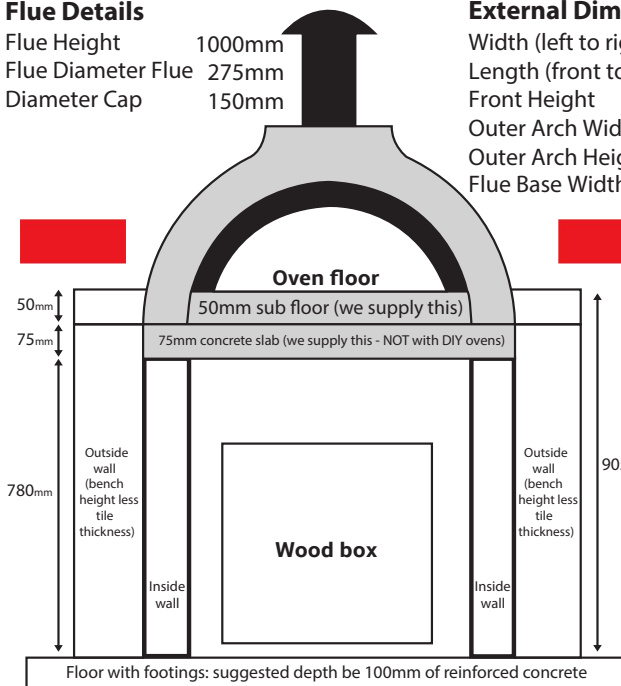

Oven Dimensions

Flue Details

Flue Height 1000mm
 Flue Diameter Flue 275mm
 Diameter Cap 150mm

External Dimensions

Width (left to right) 1240mm
 Length (front to back) 1535mm
 Front Height 760mm
 Outer Arch Width 650mm
 Outer Arch Height 355mm
 Flue Base Width 470mm

Internal Dimensions

Width (left to right) 950mm
 Length (front to back) 1370mm
 Dome Height 700mm
 Inner Arch Width 600mm
 Inner Arch Height 300mm

Box Dimensions

Preassembled oven
 1550mmL x 1650mmW x 1080mmH
 Weight 830kg
DIY kit
 1110mmL x 1170mmW x 1025mmH
 Weight 420kg

**All measurements may vary slightly.

Suggested base sizes (plain base)

Length (including prep area) 1785mm
 Front prep area 250mm
 Width (suggested minimum) 1600mm
 Width (with side prep area) 1800mm

Wood box (suggested)
 600mm x 60mm x 800mm deep
 Height (bench height)
 905mm to 950mm

Suggested base sizes (corner base)

Sides (absolute minimum) 1900mm
 Sides (good) 1950mm
 Sides (recommended) 2000mm
 Width of wall 1000mm
 Front prep area (widest point) 250mm

Wood box (suggested) 600mm x 60mm x 800mm deep
 Height (bench height) 850mm to 950mm
 Distance from back corner to front of oven floor