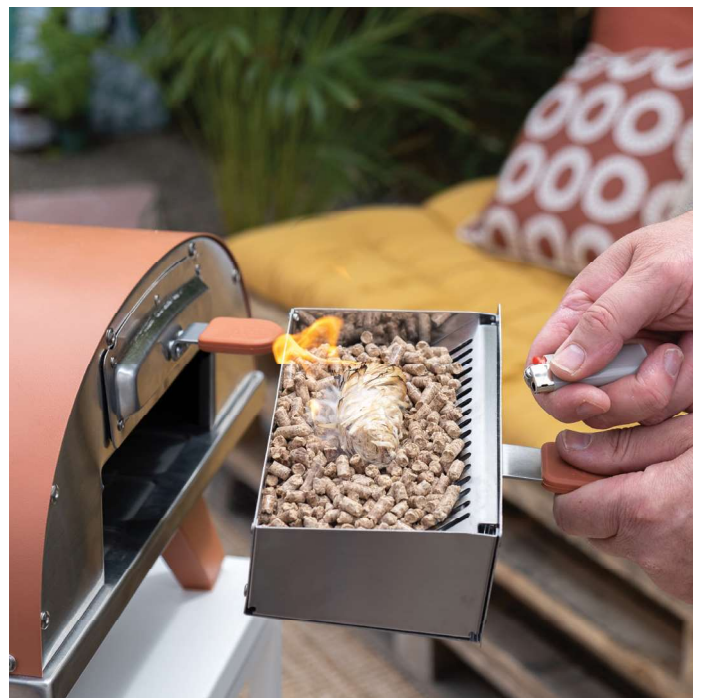

Welcome to the world of ZiiPa,
the taste of the outside.

Piana

A compact, innovative and colourful pizza oven, ideal for making delicious homemade pizzas outdoors!

The shape of the oven has been studied to offer you the most beautiful homemade pizzas. Its refractory stone is rotative, allowing you to cook your pizza to perfection without taking it out of the oven. In addition to offering you perfect cooking, your pizza will be cooked in one minute.

PIANA • Pellet pizza oven Terracotta

QUICK COOKING
IN 60 SECONDS

ROTARY SYSTEM
FOR PERFECT COOKING

FOLDABLE LEGS
AND COMPACT SIZE

HEATS UP QUICKLY
IN 15 MINUTES

REFRACTORY
CORDIERITE STONE

THERMOMETER INTEGRATED
(UP TO 500°C)