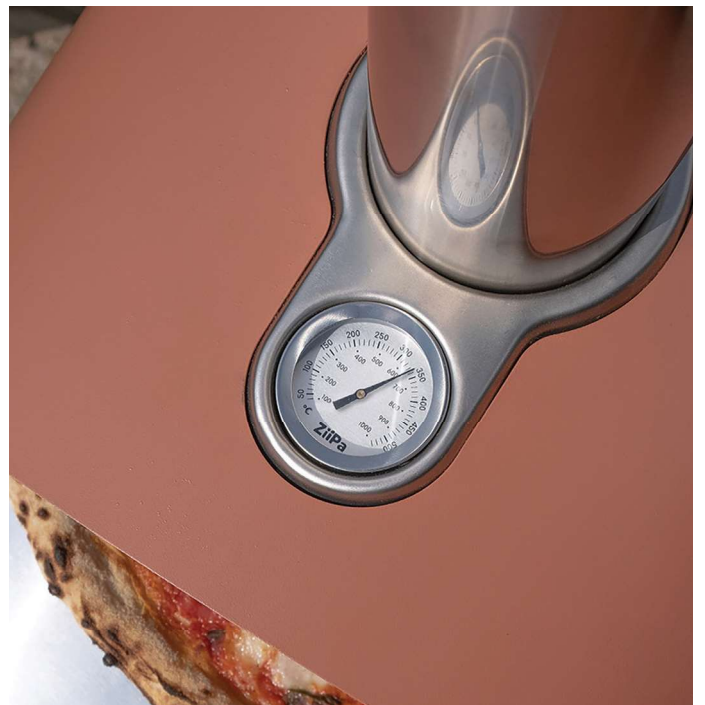

PIANA • Pellet pizza oven Terracotta

QUICK COOKING
IN 60 SECONDS

ROTARY SYSTEM
FOR PERFECT COOKING

FOLDABLE LEGS
AND COMPACT SIZE

HEATS UP QUICKLY
IN 15 MINUTES

REFRACTORY
CORDIERITE STONE

THERMOMETER INTEGRATED
(UP TO 500°C)