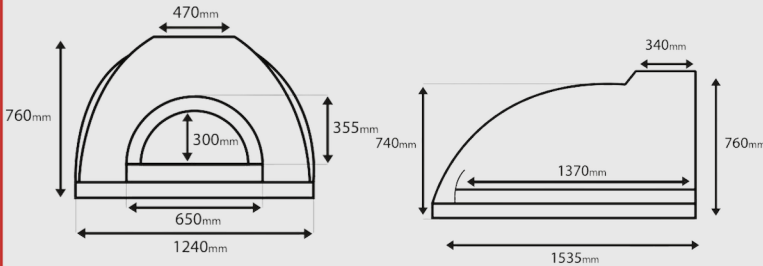

EXTERNAL DIMENSIONS

Width (left to right)	1240mm
Length (front to back)	1535mm
Dome Height	780mm
Outer Arch Width	650mm
Outer Arch Height	355mm
Flue Base Width	470mm
Front Height	760mm
Front Width	1220mm
Dome Thickness	65mm
Insulation Render Thickness	60-90mm
Rendered Oven Weight	930kg
Tiled Oven Weight	1130kg

STAND/STILLAGE DIMENSIONS

Width (left to right)	1340mm
Length (front to back)	1745mm
Height (excluding wheels)	1002mm
Stand Weight	70kg
Wheel Height	134mm
Wheel Weight	3kg
Rendered Oven Weight and Stand	1000kg
Tiled Oven Weight and Stand	1200kg

INTERNAL DIMENSIONS

Width (left to right)	950mm
Length (front to back)	1370mm
Dome Height	480mm
Inner Arch Width	600mm
Inner Arch Height	300mm
Floor Brick Thickness	38mm

INTERNAL COOKING AREA

Width (left to right)	950mm
Length (front to back)	1050mm

FLUE DIMENSIONS

Flue Height	1000mm
Flue Diameter	150mm
Flue Cap Diameter	275mm

DIY PRECAST KIT

Box Width (left to right)	1170mm
Box Length (front to back)	1120mm
Box Height	970mm
Box Weight - includes kit	480kg
Number of Dome Pieces	4
Weight of Dome Pieces	137kg 133kg 56kg 10kg