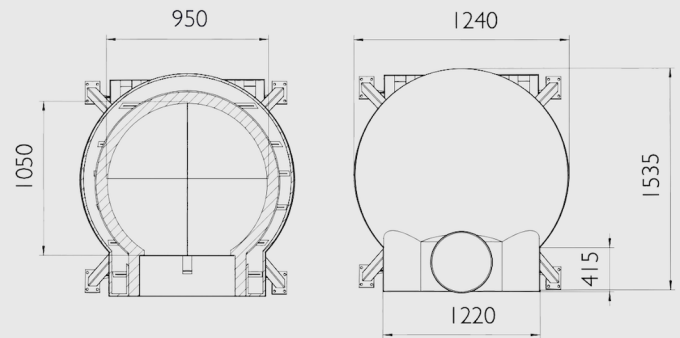

EXTERNAL DIMENSIONS

Width (left to right)	1240mm
Length (front to back)	1535mm
Dome Height	780mm
Outer Arch Width	650mm
Outer Arch Height	355mm
Flue Base Width	470mm
Front Height	760mm
Front Width	1220mm
Dome Thickness	65mm
Insulation Render Thickness	60-90mm
Rendered Oven Weight	930kg
Tiled Oven Weight	1130kg

STAND/STILLAGE DIMENSIONS

Width (left to right)	1340mm
Length (front to back)	1745mm
Height (excluding wheels)	1002mm
Stand Weight	70kg
Wheel Height	134mm
Wheel Weight	3kg
Rendered Oven Weight and Stand	1000kg
Tiled Oven Weight and Stand	1200kg

INTERNAL DIMENSIONS

Width (left to right)	950mm
Length (front to back)	1370mm
Dome Height	480mm
Inner Arch Width	600mm
Inner Arch Height	300mm
Floor Brick Thickness	38mm

INTERNAL COOKING AREA

Width (left to right)	950mm
Length (front to back)	1050mm

FLUE DIMENSIONS

Flue Height	1000mm
Flue Diameter	150mm
Flue Cap Diameter	275mm

DIY PRECAST KIT

Box Width (left to right)	1170mm
Box Length (front to back)	1120mm
Box Height	970mm
Box Weight - includes kit	480kg
Number of Dome Pieces	4
Weight of Dome Pieces	137kg 133kg 56kg 10kg