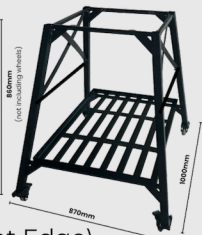

OPTIONAL EXTRAS

STAND & WHEELS

Width (left to right)	870mm
Length (front to back)	1000mm
Height (excluding wheels)	860mm
Stand Weight	34kg
Wheel Height	95mm
Wheel Weight	2.5kg