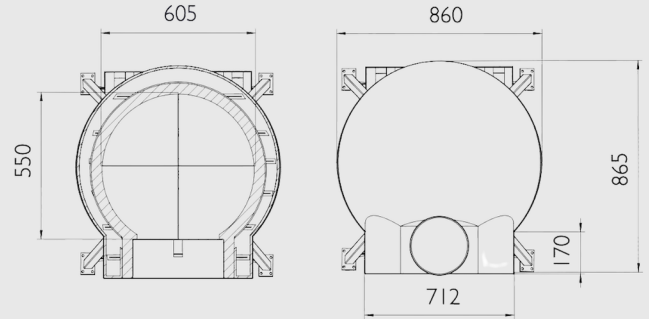

## EXTERNAL DIMENSIONS

Width (left to right)	860mm
Length (front to back)	865mm
Dome Height	610mm
Outer Arch Width	400mm
Outer Arch Height	230mm
Flue Base Width	335mm
Front Height	475mm
Front Width	712mm
Dome Thickness	40mm
Insulation   Render Thickness	60-90mm
Weight	250kg

## BOX DIMENSIONS

Width (left to right)	1120mm
Length (front to back)	1110mm
Height	850mm
Weight (includes pizza oven)	285kg

## INTERNAL DIMENSIONS

Width (left to right)	605mm
Length (front to back)	740mm
Dome Height	360mm
Inner Arch Width	370mm
Inner Arch Height	210mm
Floor Brick Thickness	38mm

## INTERNAL COOKING AREA

Width (left to right)	605mm
Length (front to back)	550mm