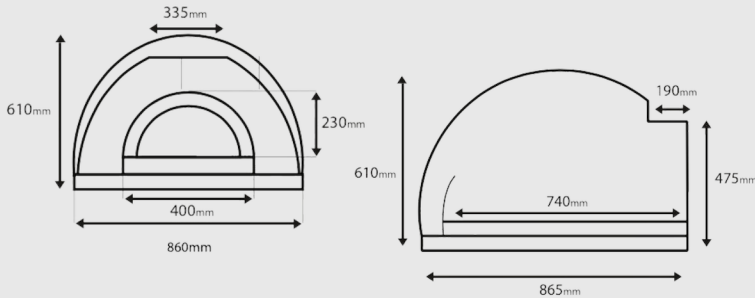

## EXTERNAL DIMENSIONS

Width (left to right)	860mm
Length (front to back)	865mm
Dome Height	610mm
Outer Arch Width	400mm
Outer Arch Height	230mm
Flue Base Width	335mm
Front Height	475mm
Front Width	712mm
Dome Thickness	40mm
Insulation   Render Thickness	60-90mm
Weight	250kg

## BOX DIMENSIONS

Width (left to right)	1120mm
Length (front to back)	1110mm
Height	850mm
Weight (includes pizza oven)	285kg

## INTERNAL DIMENSIONS

Width (left to right)	605mm
Length (front to back)	740mm
Dome Height	360mm
Inner Arch Width	370mm
Inner Arch Height	210mm
Floor Brick Thickness	38mm

### STAND & WHEELS

Width (left to right)	870mm
Length (front to back)	1000mm
Height (excluding wheels)	860mm
Stand Weight	34kg
Wheel Height	95mm
Wheel Weight	2.5kg