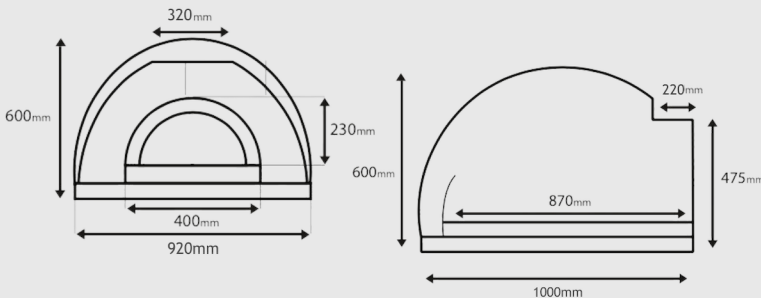

EXTERNAL DIMENSIONS

Width (left to right)	920mm
Length (front to back)	1000mm
Dome Height	590mm
Outer Arch Width	400mm
Outer Arch Height	230mm
Flue Base Width	320mm
Front Height	475mm
Front Width	696mm
Dome Thickness	50mm
Insulation Render Thickness	60-90mm
Weight	290kg

BOX DIMENSIONS

Width (left to right)	1120mm
Length (front to back)	1110mm
Height	850mm
Weight (includes pizza oven)	325kg

INTERNAL DIMENSIONS

Width (left to right)	700mm
Length (front to back)	875mm
Dome Height	320mm
Inner Arch Width	335mm
Inner Arch Height	200mm
Floor Brick Thickness	38mm

INTERNAL COOKING AREA

Width (left to right)	700mm
Length (front to back)	655mm

FLUE DIMENSIONS

Flue Height	500mm
Flue Diameter	150mm
Flue Cap Diameter	275mm

OPTIONAL EXTRAS

STAND & WHEELS

Width (left to right)	870mm
Length (front to back)	1000mm
Height (excluding wheels)	860mm
Stand Weight	34kg
Wheel Height	95mm
Wheel Weight	2.5kg

GRANITE BENCH (Square or Curved Front Edge)

Width (left to right)	720mm
Length (front to back)	300mm
Thickness	50mm
Weight	12kg