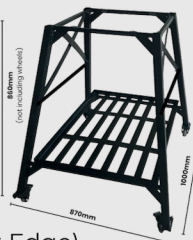

BOX DIMENSIONS

Width (left to right)	1120mm
Length (front to back)	1110mm
Height	850mm
Weight (includes pizza oven)	325kg

INTERNAL DIMENSIONS

Width (left to right)	700mm
Length (front to back)	875mm
Dome Height	320mm
Inner Arch Width	335mm
Inner Arch Height	200mm
Floor Brick Thickness	38mm

INTERNAL COOKING AREA

Width (left to right)	700mm
Length (front to back)	655mm

FLUE DIMENSIONS

Flue Height	500mm
Flue Diameter	150mm
Flue Cap Diameter	275mm

OPTIONAL EXTRAS

STAND & WHEELS

Width (left to right)	870mm
Length (front to back)	1000mm
Height (excluding wheels)	860mm
Stand Weight	34kg
Wheel Height	95mm
Wheel Weight	2.5kg