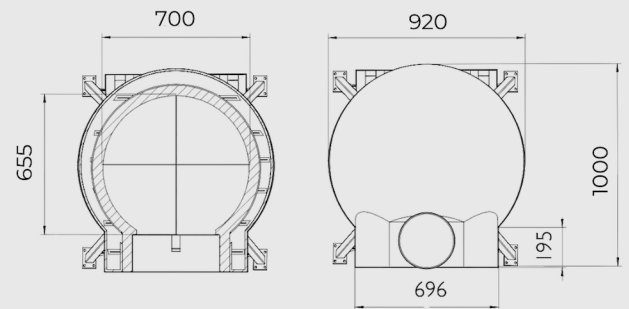

EXTERNAL DIMENSIONS

Width (left to right)	920mm
Length (front to back)	1000mm
Dome Height	590mm
Outer Arch Width	400mm
Outer Arch Height	230mm
Flue Base Width	320mm
Front Height	475mm
Front Width	696mm
Dome Thickness	50mm
Insulation Render Thickness	60-90mm
Weight	290kg

BOX DIMENSIONS

Width (left to right)	1120mm
Length (front to back)	1110mm
Height	850mm
Weight (includes pizza oven)	325kg

INTERNAL DIMENSIONS

Width (left to right)	700mm
Length (front to back)	875mm
Dome Height	320mm
Inner Arch Width	335mm
Inner Arch Height	200mm
Floor Brick Thickness	38mm

INTERNAL COOKING AREA

Width (left to right)	700mm
Length (front to back)	655mm

FLUE DIMENSIONS

Flue Height	500mm
Flue Diameter	150mm
Flue Cap Diameter	275mm

OPTIONAL EXTRAS

STAND & WHEELS

Width (left to right)	870mm
Length (front to back)	1000mm
Height (excluding wheels)	860mm
Stand Weight	34kg
Wheel Height	95mm
Wheel Weight	2.5kg

GRANITE BENCH (Square or Curved Front Edge)

Width (left to right)	720mm
Length (front to back)	300mm
Thickness	50mm
Weight	12kg