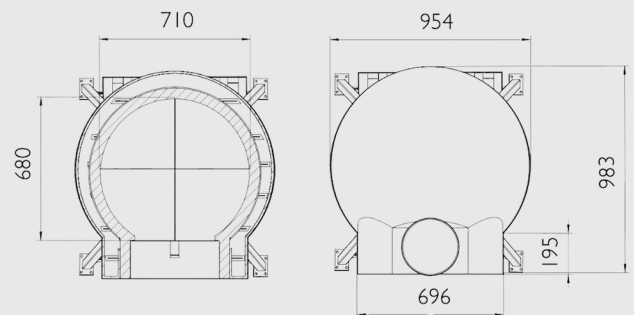

EXTERNAL DIMENSIONS

Width (left to right)	954mm
Length (front to back)	983mm
Dome Height	620mm
Outer Arch Width	430mm
Outer Arch Height	235mm
Flue Base Width	340mm
Front Height	475mm
Front Width	696mm
Dome Thickness	50mm
Insulation Render Tile Thickness	60-90
Weight	325kg

BOX DIMENSIONS

Width (left to right)	1120mm
Length (front to back)	1110mm
Height	850mm
Weight (includes pizza oven)	360kg

INTERNAL DIMENSIONS

Width (left to right)	710mm
Length (front to back)	860mm
Dome Height	335mm
Inner Arch Width	385mm
Inner Arch Height	220mm
Floor Brick Thickness	38mm

INTERNAL COOKING AREA

Width (left to right)	710mm
Length (front to back)	680mm

FLUE DIMENSIONS

Flue Height	500mm
Flue Diameter	150mm
Flue Cap Diameter	275mm

OPTIONAL EXTRAS

STAND & WHEELS

Width (left to right)	870mm
Length (front to back)	1000mm
Height (excluding wheels)	860mm
Stand Weight	34kg
Wheel Height	95mm
Wheel Weight	2.5kg

GRANITE BENCH (Square or Curved Front Edge)

Width (left to right)	720mm
Length (front to back)	300mm
Thickness	50mm
Weight	12kg