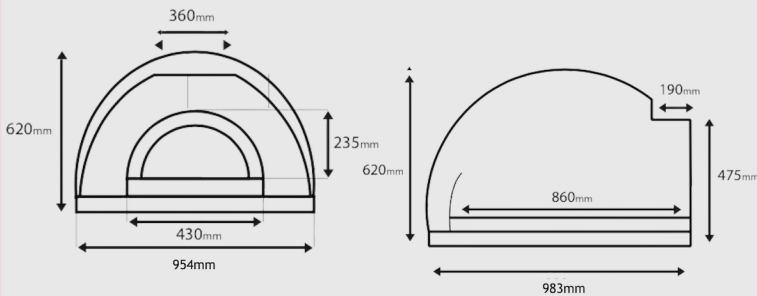

EXTERNAL DIMENSIONS

Width (left to right)	954mm
Length (front to back)	983mm
Dome Height	620mm
Outer Arch Width	430mm
Outer Arch Height	235mm
Flue Base Width	340mm
Front Height	475mm
Front Width	696mm
Dome Thickness	50mm
Insulation Render Tile Thickness	60-90
Weight	325kg

BOX DIMENSIONS

Width (left to right)	1120mm
Length (front to back)	1110mm
Height	850mm
Weight (includes pizza oven)	360kg

INTERNAL DIMENSIONS

Width (left to right)	710mm
Length (front to back)	860mm
Dome Height	335mm
Inner Arch Width	385mm
Inner Arch Height	220mm
Floor Brick Thickness	38mm

INTERNAL COOKING AREA

Width (left to right)	710mm
Length (front to back)	680mm

FLUE DIMENSIONS

Flue Height	500mm
Flue Diameter	150mm
Flue Cap Diameter	275mm

OPTIONAL EXTRAS

STAND & WHEELS

Width (left to right)	870mm
Length (front to back)	1000mm
Height (excluding wheels)	860mm
Stand Weight	34kg
Wheel Height	95mm
Wheel Weight	2.5kg

GRANITE BENCH (Square or Curved Front Edge)

Width (left to right)	720mm
Length (front to back)	300mm
Thickness	50mm
Weight	12kg