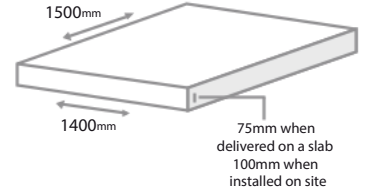

Preassembled only

Slab Size

Oven Dimensions

Delivery Quantity

Box Dimensions

External dimensions of oven

Length (fronttoback)	1500mm
Width (left toright)	1400mm
Oven height(excludingflue)	780mm
Weight (preassembled)	1200kg
Weight (DIY)	510kg

Internal dimensions of oven

Length (front toback)	1330mm
Width (left to right)	1112mm

Flue details

Flue height	1000mm
Flue diameter	275mm

Preassembled oven

20ft container load	6 units
40HQ container load	14 units

Note: Exterior wall height to suit tile and granite thickness to match oven floor height.

Suggested base sizes (plain base)

Length (including preparea)	1750mm
Front prep area	250mm
Width (suggested minimum)	1600mm
Width (with side preparea)	1900mm

Wood box (suggested)

600mm x 60mm x 800mm deep
Height (bench height)
905mm to 950mm

Suggested base sizes (corner base)

Sides (absoluteminimum)	1900mm
Sides (good)	1950mm
Sides (recommended)	2000mm
Width of wall	1000mm
Front prep area (widest point)	250mm