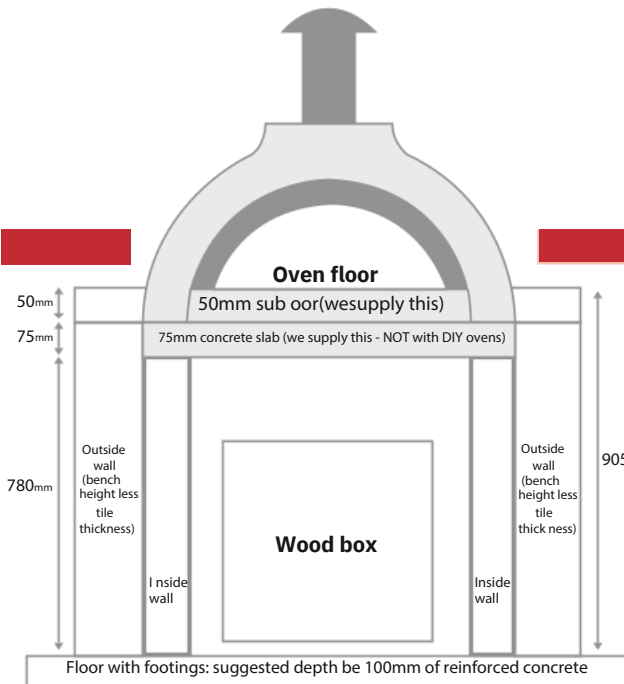

DIY kit

20ft container load	20 units
40HQ container load	40 units

Preassembled oven

(L)1550mmx(W)1650mmx (H) 1080mm

DIY kit

(L)1110mm x (W) 1170mm x (H) 1025mm

Oven Diagram (Front)

Width	1400mm
Height	780mm
Arch width	670mm
Arch height	287mm
Flue base width	400mm

Oven Diagram (Side)

Length	1500mm
Height	780mm
Internallength	1330mm
Flue basewidth	365mm
Rear height	710mm

Oven sub floor	50mm
Slab	75mm
Sub floor and slab	125mm
Bench height	905mm +/-
Supporting wall for oven	780mm +/-
Oven floor height on supporting wall	905mm +/-

Note: Exterior wall height to suit tile and granite thickness to match oven floor height.

Suggested base sizes (plain base)

Length (including preparea)	1750mm
Front prep area	250mm
Width (suggested minimum)	1600mm
Width (with side preparea)	1900mm

Wood box (suggested)

600mm x 60mm x 800mm deep
Height (bench height)
905mm to 950mm

Suggested base sizes (corner base)

Sides (absoluteminimum)	1900mm
Sides (good)	1950mm
Sides (recommended)	2000mm
Width of wall	1000mm
Front prep area (widest point)	250mm