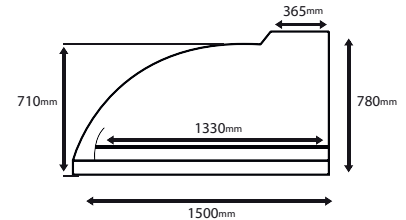

DIY kit

20ft container load	20 units
40HQ container load	40 units

Preassembled oven

(L)1550mmx(W)1650mmx (H) 1080mm

DIY kit

(L)1110mm x (W) 1170mm x (H) 1025mm

Oven Diagram (Front)

Width	1400mm
Height	780mm
Arch width	670mm
Arch height	287mm
Flue base width	400mm

Oven Diagram (Side)

Length	1500mm
Height	780mm
Internallength	1330mm
Flue basewidth	365mm
Rear height	710mm

Oven sub floor	50mm
Slab	75mm
Sub floor and slab	125mm
Bench height	905mm +/-
Supporting wall for oven	780mm +/-
Oven floor height on supporting wall	905mm +/-

Note: Exterior wall height to suit tile and granite thickness to match oven floor height.

Suggested base sizes (plain base)

Length (including preparea)	1750mm
Front prep area	250mm
Width (suggested minimum)	1600mm
Width (with side preparea)	1900mm

Wood box (suggested)

600mm x 60mm x 800mm deep
Height (bench height)
905mm to 950mm

Suggested base sizes (corner base)

Sides (absoluteminimum)	1900mm
Sides (good)	1950mm
Sides (recommended)	2000mm
Width of wall	1000mm
Front prep area (widest point)	250mm