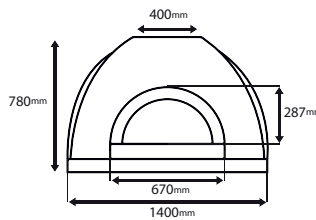

Internal dimensions of oven

Length (front toback)	1330mm
Width (left to right)	1112mm

Flue details

Flue height	1000mm
Flue diameter	275mm

Preassembled oven

20ft container load	6 units
40HQ container load	14 units

DIY kit

20ft container load	20 units
40HQ container load	40 units

Preassembled oven

(L)1550mmx(W)1650mmx (H) 1080mm

DIY kit

(L)1110mm x (W) 1170mm x (H) 1025mm

Oven Diagram (Front)

Width	1400mm
Height	780mm
Arch width	670mm
Arch height	287mm
Flue base width	400mm

Oven Diagram (Side)

Length	1500mm
Height	780mm
Internallength	1330mm
Flue basewidth	365mm
Rear height	710mm

Oven sub floor	50mm
Slab	75mm
Sub floor and slab	125mm
Bench height	905mm +/-
Supporting wall for oven	780mm +/-
Oven floor height on supporting wall	905mm +/-

Note: Exterior wall height to suit tile and granite thickness to match oven floor height.

Suggested base sizes (plain base)

Length (including preparea)	1750mm
Front prep area	250mm
Width (suggested minimum)	1600mm
Width (with side preparea)	1900mm