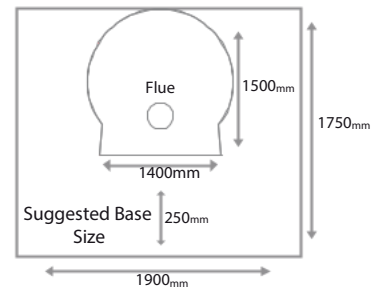

Oven Diagram (Side)

Length	1500mm
Height	780mm
Internallength	1330mm
Flue basewidth	365mm
Rear height	710mm

Oven sub floor	50mm
Slab	75mm
Sub floor and slab	125mm
Bench height	905mm +/-
Supporting wall for oven	780mm +/-
Oven floor height on supporting wall	905mm +/-

Note: Exterior wall height to suit tile and granite thickness to match oven floor height.

Suggested base sizes (plain base)

Length (including preparea)	1750mm
Front prep area	250mm
Width (suggested minimum)	1600mm
Width (with side preparea)	1900mm

Wood box (suggested)

600mm x 60mm x 800mm deep
Height (bench height)
905mm to 950mm

Suggested base sizes (corner base)

Sides (absoluteminimum)	1900mm
Sides (good)	1950mm
Sides (recommended)	2000mm
Width of wall	1000mm
Front prep area (widest point)	250mm

Wood box (suggested)

600mm x 60mm x 800mm deep
Height (bench height)
850mm to 950mm
Distance from back corner
to front of oven floor

Plain Base

Corner base