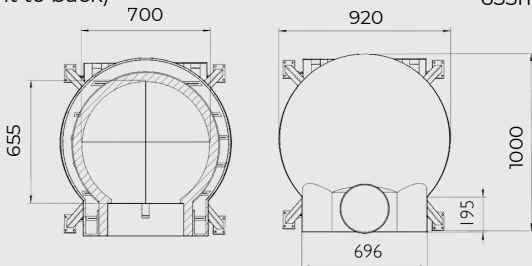

All measurements may vary slightly

EXTERNAL DIMENSIONS

Width (left to right)	920mm
Length (front to back)	1000mm
Dome Height	600mm
Outer Arch Width	400mm
Outer Arch Height	230mm
Flue Base Width	320mm
Front Height	475mm
Front Width	695mm
Dome Thickness	50mm
Insulation Render Thickness	60-90mm
Weight	290kg

INTERNAL DIMENSIONS

Width (left to right)	700mm
Length (front to back)	875mm
Dome Height	320mm
Inner Arch Width	335mm
Inner Arch Height	200mm
Floor Brick Thickness	38mm

INTERNAL COOKING AREA

Width (left to right)	700mm
Length (front to back)	655mm

BOX DIMENSIONS

Width (left to right)	1120mm
Length (front to back)	1110mm
Height	750mm
Weight (includes pizza oven)	335kg

OPTIONAL EXTRAS

TAPERED STAND & WHEELS

Width (left to right)	870mm
Length (front to back)	1000mm
Height (excluding wheels)	880mm
Stand Weight	35kg
Large wheel Height	125mm

SQUARE STAND & WHEELS

Width (left to right)	820mm
Length (front to back)	620mm
Height (excluding wheels)	1000mm
Stand Weight	35kg
Large wheel Height	65mm

BENCHTOP LEGS

Adjustable Height	65mmH
-------------------	-------