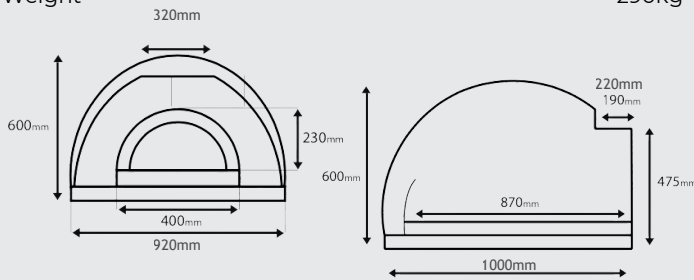

All measurements may vary slightly

EXTERNAL DIMENSIONS

Width (left to right)	920mm
Length (front to back)	1000mm
Dome Height	600mm
Outer Arch Width	400mm
Outer Arch Height	230mm
Flue Base Width	320mm
Front Height	475mm
Front Width	695mm
Dome Thickness	50mm
Insulation Render Thickness	60-90mm
Weight	290kg

INTERNAL DIMENSIONS

Width (left to right)	700mm
Length (front to back)	875mm
Dome Height	320mm
Inner Arch Width	335mm
Inner Arch Height	200mm
Floor Brick Thickness	38mm

INTERNAL COOKING AREA

Width (left to right)	700mm
Length (front to back)	655mm

BOX DIMENSIONS

Width (left to right)	1120mm
Length (front to back)	1110mm
Height	750mm
Weight (includes pizza oven)	335kg

OPTIONAL EXTRAS

TAPERED STAND & WHEELS

Width (left to right)	870mm
Length (front to back)	1000mm
Height (excluding wheels)	880mm
Stand Weight	35kg
Large wheel Height	125mm

SQUARE STAND & WHEELS

Width (left to right)	820mm
Length (front to back)	620mm
Height (excluding wheels)	1000mm
Stand Weight	35kg
Large wheel Height	65mm

BENCHTOP LEGS

Adjustable Height	65mmH
-------------------	-------