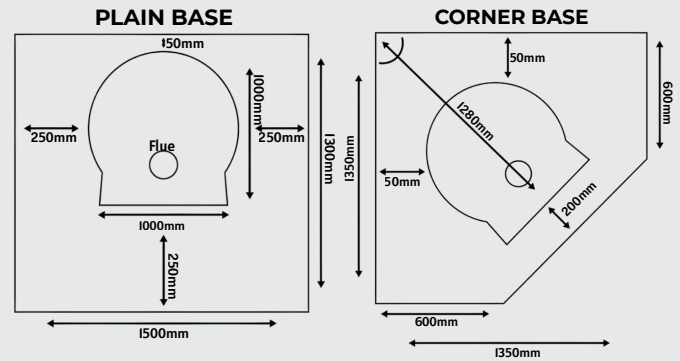

BENCHTOP LAYOUT

Suggested Base Height	900-1000mm	900-1000mm
Suggested Slab Thickness		75mm
Suggested Distance from Walls		50mm
Suggested Front Prep Area		200-250mm

BOX DIMENSIONS

Width (left to right)	1120mm
Length (front to back)	1110mm
Height	750mm
Weight (includes pizza oven)	335kg

OPTIONAL EXTRAS

TAPERED STAND & WHEELS

Width (left to right)	870mm
Length (front to back)	1000mm
Height (excluding wheels)	880mm
Stand Weight	35kg
Large wheel Height	125mm

SQUARE STAND & WHEELS

Width (left to right)	820mm
Length (front to back)	620mm
Height (excluding wheels)	1000mm
Stand Weight	35kg
Large wheel Height	65mm

BENCHTOP LEGS

Adjustable Height	65mmH

GRANITE BENCH (Square or Curved Front)

Width (left to right)	720mm
Length (front to back)	300mm
Thickness	50mm
Weight	12kg

PIZZA OVEN COVER

Weight	2kg

© January 2026 All rights reserved.