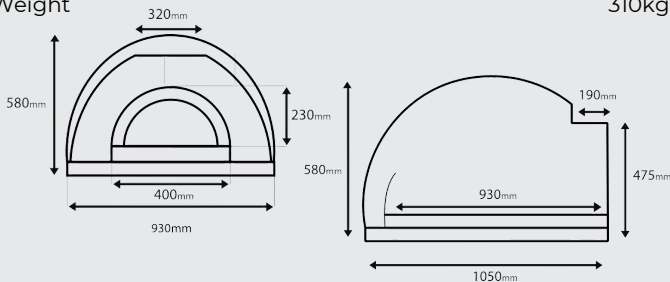

All measurements may vary slightly

EXTERNAL DIMENSIONS

Width (left to right)	930mm
Length (front to back)	1050mm
Dome Height	580mm
Outer Arch Width	400mm
Outer Arch Height	220mm
Flue Base Width	340mm
Front Height	445mm
Front Width	640mm
Dome Thickness	50mm
Insulation Render Thickness	60-90mm
Weight	310kg

INTERNAL DIMENSIONS

Width (left to right)	700mm
Length (front to back)	930mm
Dome Height	320mm
Inner Arch Width	335mm
Inner Arch Height	200mm
Floor Brick Thickness	38mm

INTERNAL COOKING AREA

Width (left to right)	700mm
Length (front to back)	670mm

BOX DIMENSIONS

Width (left to right)	1120mm
Length (front to back)	1175mm
Height	750mm
Weight (includes pizza oven)	355kg

OPTIONAL EXTRAS

TAPERED STAND & WHEELS

Width (left to right)	870mm
Length (front to back)	1000mm
Height (excluding wheels)	880mm
Stand Weight	35kg
Large wheel Height	125mm

SQUARE STAND & WHEELS

Width (left to right)	820mm
Length (front to back)	620mm
Height (excluding wheels)	1000mm
Stand Weight	35kg
Large wheel Height	65mm

BENCHTOP LEGS

Adjustable Height	65mmH
-------------------	-------