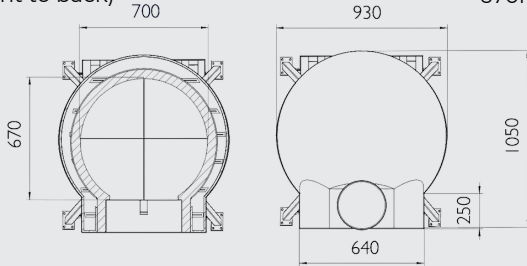

All measurements may vary slightly

EXTERNAL DIMENSIONS

Width (left to right)	930mm
Length (front to back)	1050mm
Dome Height	580mm
Outer Arch Width	400mm
Outer Arch Height	220mm
Flue Base Width	340mm
Front Height	445mm
Front Width	640mm
Dome Thickness	50mm
Insulation Render Thickness	60-90mm
Weight	310kg

INTERNAL DIMENSIONS

Width (left to right)	700mm
Length (front to back)	930mm
Dome Height	320mm
Inner Arch Width	335mm
Inner Arch Height	200mm
Floor Brick Thickness	38mm

INTERNAL COOKING AREA

Width (left to right)	700mm
Length (front to back)	670mm

BOX DIMENSIONS

Width (left to right)	1120mm
Length (front to back)	1175mm
Height	750mm
Weight (includes pizza oven)	355kg

OPTIONAL EXTRAS

TAPERED STAND & WHEELS

Width (left to right)	870mm
Length (front to back)	1000mm
Height (excluding wheels)	880mm
Stand Weight	35kg
Large wheel Height	125mm

SQUARE STAND & WHEELS

Width (left to right)	820mm
Length (front to back)	620mm
Height (excluding wheels)	1000mm
Stand Weight	35kg
Large wheel Height	65mm

BENCHTOP LEGS

Adjustable Height	65mmH
-------------------	-------