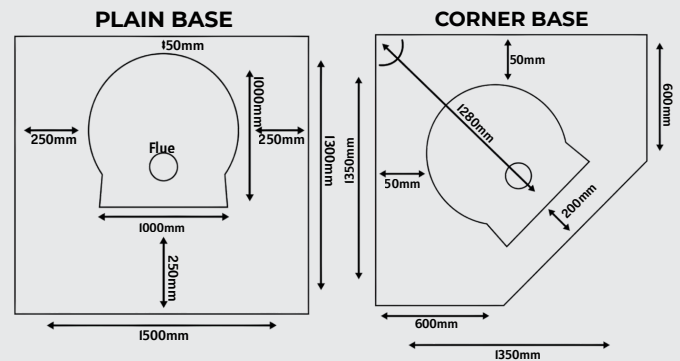

BENCHTOP LAYOUT

Suggested Base Height	900-1000mm	900-1000mm
Suggested Slab Thickness		75mm
Suggested Distance from Walls		50mm
Suggested Front Prep Area		200-250mm

BOX DIMENSIONS

Width (left to right)	1120mm
Length (front to back)	1175mm
Height	750mm
Weight (includes pizza oven)	355kg

OPTIONAL EXTRAS

TAPERED STAND & WHEELS

Width (left to right)	870mm
Length (front to back)	1000mm
Height (excluding wheels)	880mm
Stand Weight	35kg
Large wheel Height	125mm

SQUARE STAND & WHEELS

Width (left to right)	820mm
Length (front to back)	620mm
Height (excluding wheels)	1000mm
Stand Weight	35kg
Large wheel Height	65mm

BENCHTOP LEGS

Adjustable Height	65mmH

GRANITE BENCH (Square or Curved Front)

Width (left to right)	720mm
Length (front to back)	300mm
Thickness	50mm
Weight	12kg

PIZZA OVEN COVER

Weight	2kg

© January 2026 All rights reserved.