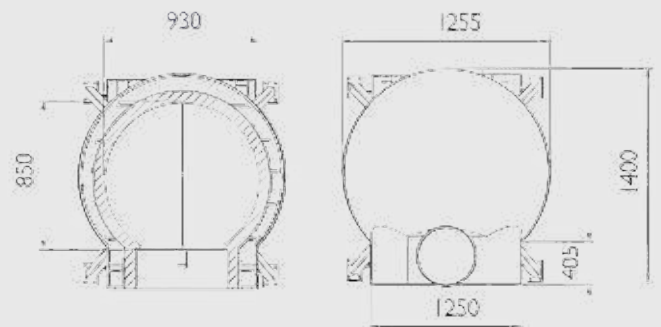

### EXTERNAL DIMENSIONS

|                               |          |
|-------------------------------|----------|
| Width (left to right)         | 1255mm   |
| Length (front to back)        | 1400mm   |
| Dome Height                   | 770mm    |
| Outer Arch Width              | 650mm    |
| Outer Arch Height             | 355mm    |
| Flue Base Width               | 470mm    |
| Front Height                  | 770mm    |
| Front Width                   | 1250mm   |
| Dome Thickness                | 65mm     |
| Insulation   Render Thickness | 70-100mm |
| Rendered Oven Weight          | 880kg    |
| Tiled Oven Weight             | 945kg    |

### STAND/STILLAGE DIMENSIONS

|                                |        |
|--------------------------------|--------|
| Width (left to right)          | 1360mm |
| Length (front to back)         | 1600mm |
| Height (excluding wheels)      | 975mm  |
| Stand Weight                   | 65kg   |
| Wheel Height                   | 134mm  |
| Wheel Weight                   | 3kg    |
| Rendered Oven Weight and Stand | 950kg  |
| Tiled Oven Weight and Stand    | 1050kg |

### INTERNAL DIMENSIONS

|                        |        |
|------------------------|--------|
| Width (left to right)  | 930mm  |
| Length (front to back) | 1235mm |
| Dome Height            | 470mm  |
| Inner Arch Width       | 600mm  |
| Inner Arch Height      | 300mm  |
| Floor Brick Thickness  | 38mm   |

### INTERNAL COOKING AREA

|                        |       |
|------------------------|-------|
| Width (left to right)  | 930mm |
| Length (front to back) | 850mm |