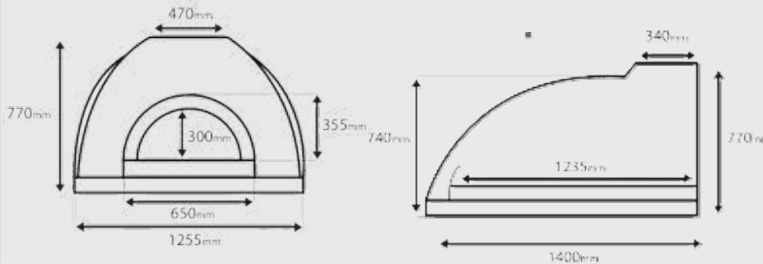

### EXTERNAL DIMENSIONS

|                               |          |
|-------------------------------|----------|
| Width (left to right)         | 1255mm   |
| Length (front to back)        | 1400mm   |
| Dome Height                   | 770mm    |
| Outer Arch Width              | 650mm    |
| Outer Arch Height             | 355mm    |
| Flue Base Width               | 470mm    |
| Front Height                  | 770mm    |
| Front Width                   | 1250mm   |
| Dome Thickness                | 65mm     |
| Insulation   Render Thickness | 70-100mm |
| Rendered Oven Weight          | 880kg    |
| Tiled Oven Weight             | 945kg    |

### STAND/STILLAGE DIMENSIONS

|                                |        |
|--------------------------------|--------|
| Width (left to right)          | 1360mm |
| Length (front to back)         | 1600mm |
| Height (excluding wheels)      | 975mm  |
| Stand Weight                   | 65kg   |
| Wheel Height                   | 134mm  |
| Wheel Weight                   | 3kg    |
| Rendered Oven Weight and Stand | 950kg  |
| Tiled Oven Weight and Stand    | 1050kg |

### INTERNAL DIMENSIONS

|                        |        |
|------------------------|--------|
| Width (left to right)  | 930mm  |
| Length (front to back) | 1235mm |
| Dome Height            | 470mm  |
| Inner Arch Width       | 600mm  |
| Inner Arch Height      | 300mm  |
| Floor Brick Thickness  | 38mm   |

### DIY PRECAST KIT

|                            |                            |
|----------------------------|----------------------------|
| Box Width (left to right)  | 1140mm                     |
| Box Length (front to back) | 1180mm                     |
| Box Height                 | 960mm                      |
| Box Weight - includes kit  | 400kg                      |
| Number of Dome Pieces      | 4                          |
| Weight of Dome Pieces      | 129kg   97kg   60kg   10kg |