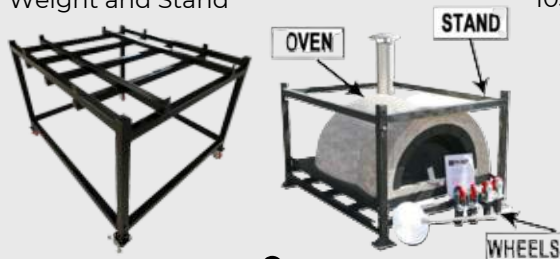

INTERNAL DIMENSIONS

Width (left to right)	930mm
Length (front to back)	1235mm
Dome Height	470mm
Inner Arch Width	600mm
Inner Arch Height	300mm
Floor Brick Thickness	38mm